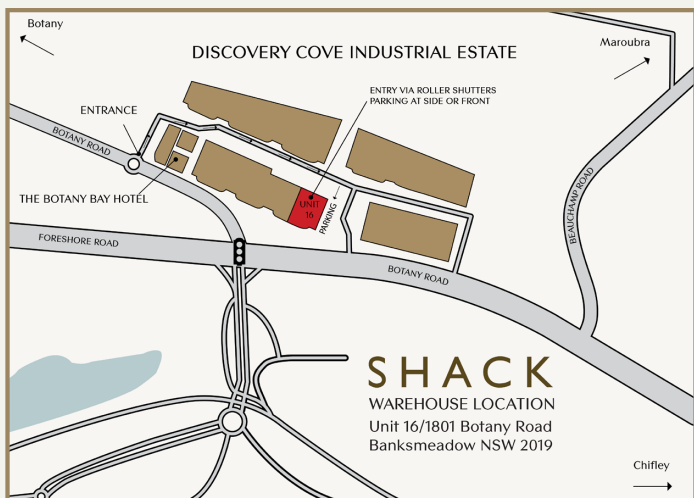

SHACK

Furniture

PICKUP

OUR WAREHOUSE IS LOCATED AT

Discovery Cove Industrial Estate
Unit 16/1801 Botany Road, Banksmeadow

It's easy to find. If you're heading east along Foreshore Road, turn left at the traffic-light intersection of Foreshore and Botany Roads.

You will then pass the Botany Bay Hotel on your right and reach a roundabout. Turn right at the roundabout and enter the Discovery Cove Industrial Estate.

Follow the road round to the right and you will soon reach the loading area for Unit 16.